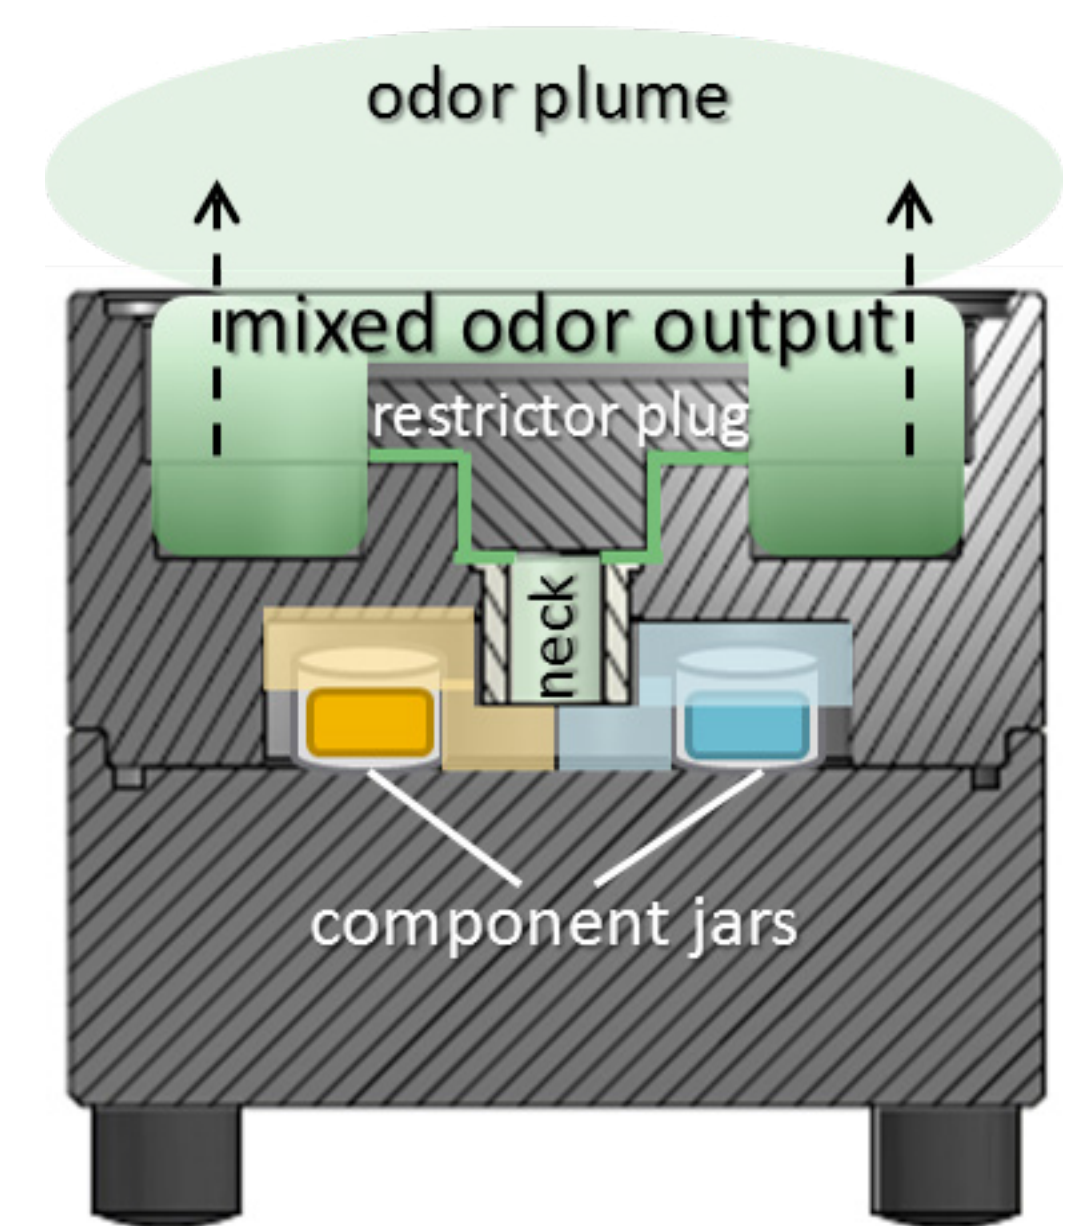

# ODOR TRACE

Odor Trace Mixed Odor Delivery Device (OT-MODD) is a revolutionary new tool for training canines in the detection of homemade explosives (HME). The brainchild of the Office of Naval Research, the Odor Trace MODD allows users to safely replicate odors of volatile compounds without the threat of unintended, adverse reactions. Furthermore, users can quickly change components to replicate an unlimited number of compounds, and disposal is as simple as handling each separate, inert element as specified by its manufacturer.